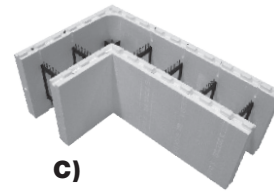

FOX BLOCK LINE-UP INCLUDES:

(Please note: Fox Block are reversible. As an example, each corner block is a left or a right.)

A) STRAIGHT BLOCKS

Available in 4", 6", 8", 10" and 12".

B) STRAIGHT 1/2 BLOCK

Available in 4", 6", 8", 10" and 12".

G) CORBEL LEDGE BLOCKS

Available in 6" and 8".

H) RADIUS BLOCKS

For 5', 6', 7', 8', 9' and 10' radius.

Only available in the 6" blocks.

I) TAPER TOP BLOCK

Available in 6" and 8".

J) CURB BLOCK

Available in 8" Straight and 90°

K) 4" HIGH EXTENSION.

When you need extra height or to help with openings.

L) ENERGY STICKS

One size fits all.

A)

B)

C)