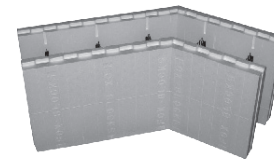

THE FOX BLOCKS LINE-UP

6110 Abbott Drive
Omaha, NE 68110
1-877-369-2562
www.foxblocks.com

00338A Tech Doc-LineUp.pdf

With advice from leading contractors in the Insulated Concrete Form business, Fox Blocks has created an incredible group of blocks.

FOX BLOCK LINE-UP INCLUDES:

(Please note: Fox Block are reversible. As an example, each corner block is a left or a right.)

A) STRAIGHT BLOCKS

Available in 4", 6", 8", 10" and 12".

B) STRAIGHT 1/2 BLOCK

Available in 4", 6", 8", 10" and 12".

C) EXTENDED 90° CORNERS

Available in 4", 6", 8", 10" and 12".

D) EXTENDED 90° CORNER 1/2 BLOCK

Available in 4", 6", 8", 10" and 12".

E) 45° CORNER BLOCKS

Available for 4", 6" and 8".

F) T-BLOCKS

Available in 6" and 8".

G) CORBEL LEDGE BLOCKS

Available in 6" and 8".

H) RADIUS BLOCKS

For 5', 6', 7', 8', 9' and 10' radius.

Only available in the 6" blocks.

I) TAPER TOP BLOCK

Available in 6" and 8".

J) CURB BLOCK

Available in 8" Straight and 90°

K) 4" HIGH EXTENSION.

When you need extra height or to help with openings.

L) ENERGY STICKS

One size fits all.

E)