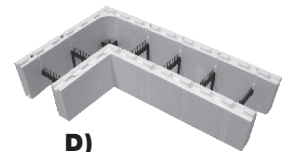

FOX BLOCK LINE-UP INCLUDES:

(Please note: Fox Block are reversible. As an example, each corner block is a left or a right.)

A) STRAIGHT BLOCKS

Available in 4", 6", 8", 10" and 12".

B) STRAIGHT 1/2 BLOCK

Available in 4", 6", 8", 10" and 12".

G) CORBEL LEDGE BLOCKS

Available in 6" and 8".

H) RADIUS BLOCKS

For 5', 6', 7', 8', 9' and 10' radius.

Only available in the 6" blocks.

I) TAPER TOP BLOCK

Available in 6" and 8".

J) CURB BLOCK

Available in 8" Straight and 90°

K) 4" HIGH EXTENSION.

When you need extra height or to help with openings.

L) ENERGY STICKS

One size fits all.

A)

B)

C)